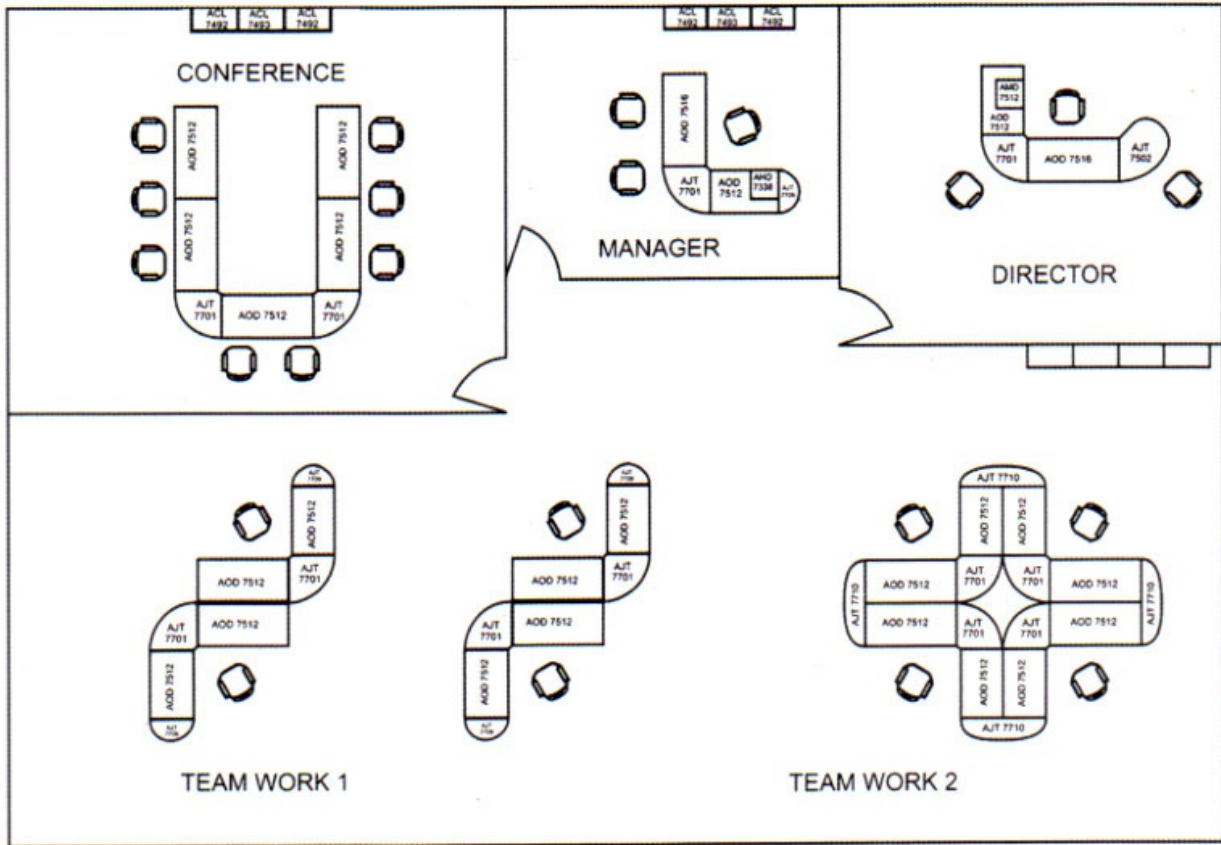

The screen panels can be laid out in numerous different configurations. Depending on your layout and needs. Layouts of screen panels adapt to every function of today's busy office, where privacy is less of concern.

Teamwork 1

Believe in Efficiency

A class core desks used in clusters to maximise floor space and give you the flexibility to create a highly effective team working environments.

Teamwork 2

Tropicalline system fitted with a wire management system to neatly hide away all those unsightly cables.

Conference

Director

Manager

The concept of A Class is elegant with its essential style and design, can be used to create compositions with high standards of quality, image, utility and comfort. An executive system with a strong personality, it's most distinctive feature is the cross - section of the frame and the considerable thicknesses.